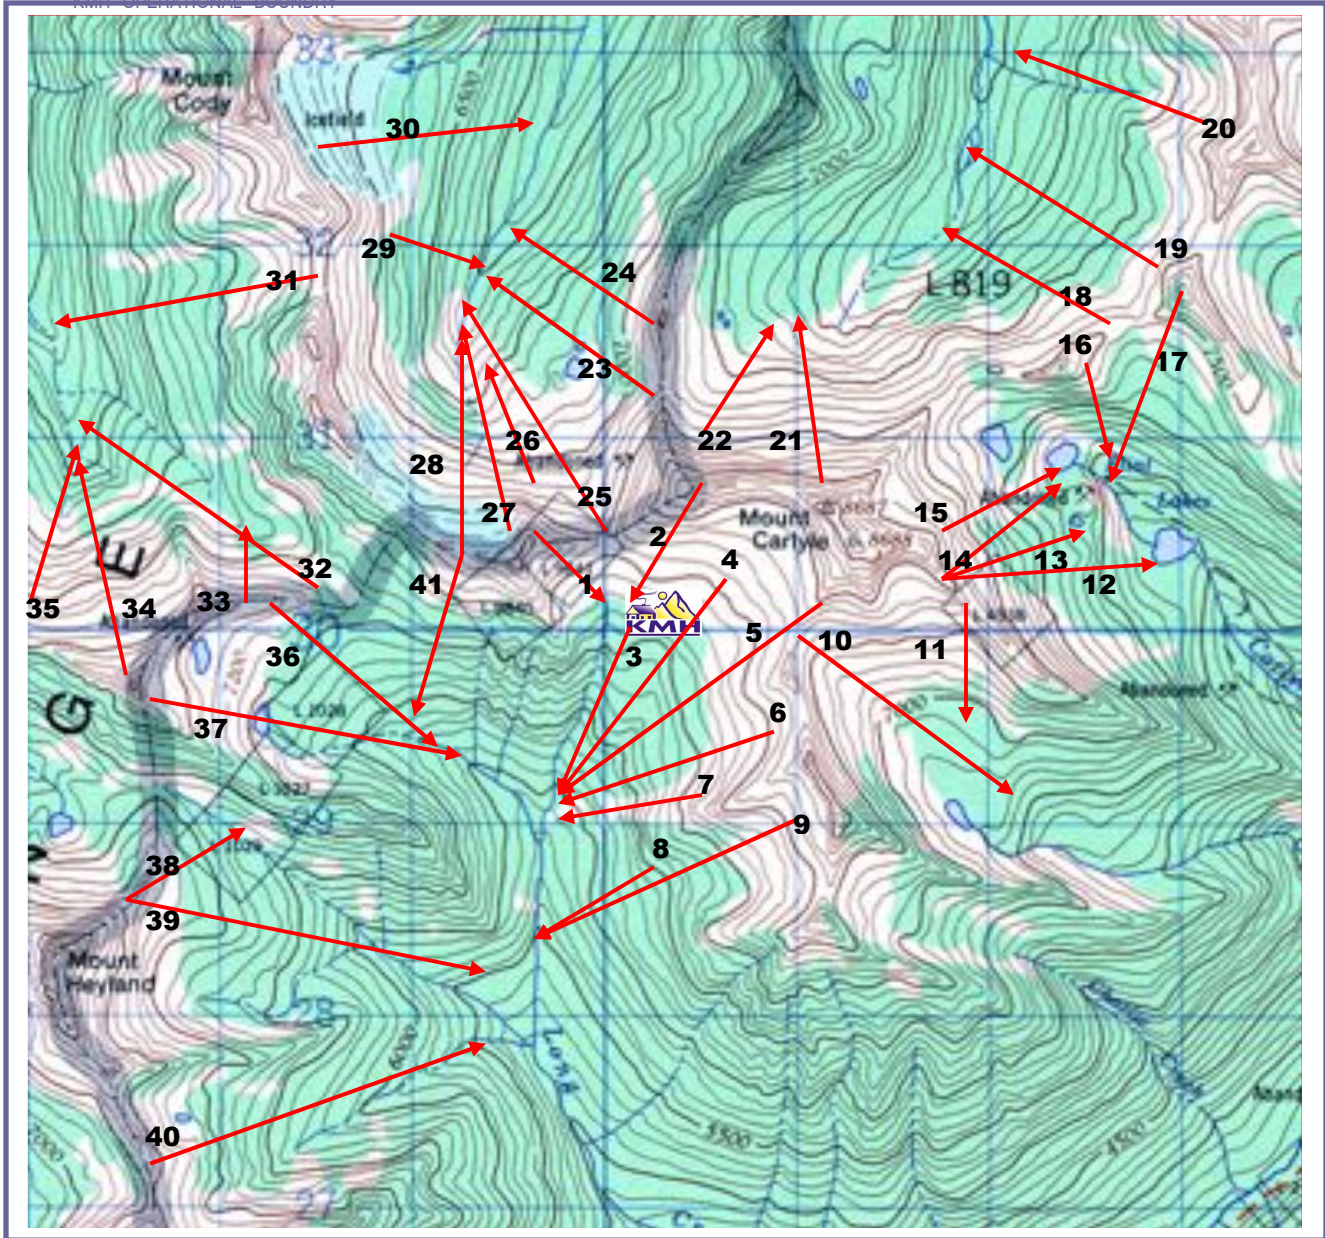

MT. CARLYLE LODGE  SKI DESCENT OPTIONS

Ski runs that are marked on this map are not an exact indication of location. The terrain is complex and may be beyond your ability level. The runs are not controlled or patrolled and are subject to objective mountain hazards such as: avalanches, cornice and rock fall, tree fall, extreme weather and snow conditions.

LODGE Coordinates: Long.: 49 55 44 Lat.: 117 08 37

KMH OPERATIONAL BOUNDARY

CARLYLE BASIN

- 1 MISTY
- 2 PROSPECTOR
- 3 PERSPERATION
- 4 SUNNY SIDE
- 5 CA SHOULDER
- 6 LONELY LARCH
- 7 ROCK SLIDE

PYRAMID BASIN

- 8 STAR TRECK
- 9 PYRAMID

BOULDER BASIN

- 10 BOULDER HOP
- 11 SOUTHERN BELL

FLINT BASIN

- 12 CHANNEL 2
- 13 CHANNEL 1
- 14 PRIME TIME
- 15 KODAK
- 16 CLAIM POST
- 17 FLINT

12 MILE BASIN

- 18 12 MILE TREES
- 19 PANORAMA
- 20 WOLVEREEN
- 21 12 MILE EXPRESS
- 22 SIBERIEN EXPRESS

CODY

- 32 CODY OLD GROWTH
- 33 CAROLINA COULOIR

CODY NORTH

- 34 THE TROPH
- 35 NORTHERN LIGHTS

MOTHER LOAD BASIN

- 36 TROLL TREES
- 37 THE MOTHER LOAD

HEYLAND BASIN

- 38 WHISKY JACK
- 39 FALL LINE